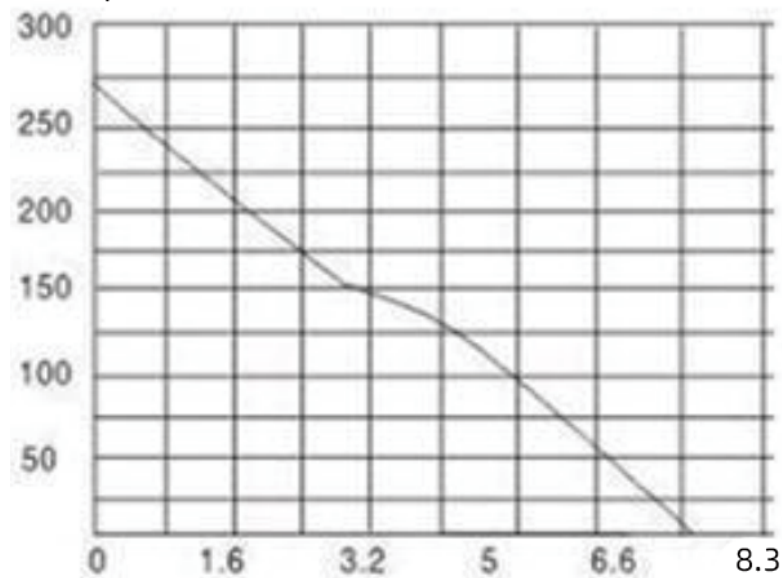

1. Technical data

Model	K-AC180-R380-24
Voltage	380 V
Frequency	50 Hz
Phase	3
Input power	60 W
Current	0.2 A
Speed	2450 r/min
Air flow	7.5 m³/min
Static pressure	275 Pa
Noise	56 dB
Electric capacity	NO
Casing	PA6 Black
Weight	1.2 kg
Baseboard	Steel plate

2. Air volume curve

Static pressure (Pa)