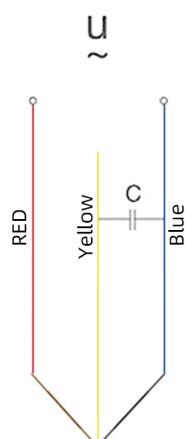

The Krube logo is located in the top left corner, enclosed in a white circle with a blue border. The word "Krube" is written in a bold, black, sans-serif font, with a small orange and blue graphic element above the letter 'e'.

## 2. Air volume curve

Static pressure (Pa)

## 3. Wiring diagram

### Wiring diagram

Single phase

Three phase