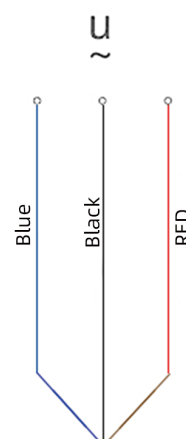

The Krube logo is located in the top left corner, enclosed in a white circle with a blue border. The word "Krube" is written in a bold, black, sans-serif font, with a small orange and blue graphic element above the letter 'e'.

## 2. Air volume curve

Static pressure (Pa)

## 3. Wiring diagram

### Wiring diagram

Single phase

Three phase