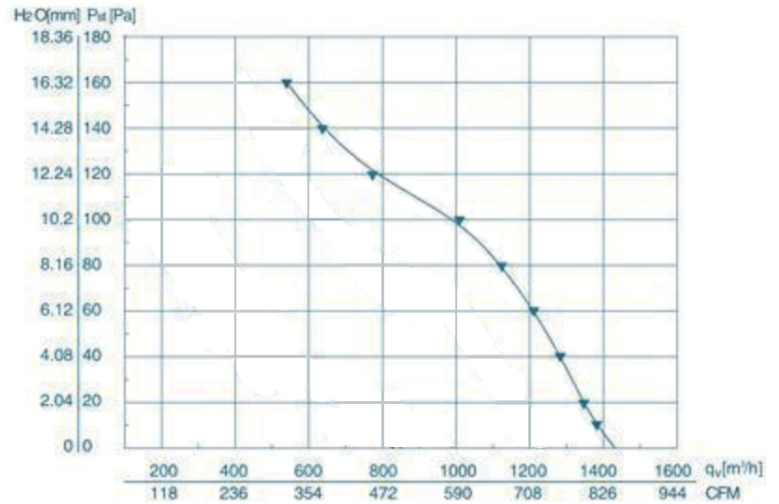

## Technical data

Air volume curve

Mode of operation:S1  
 Insulation class:B、 F  
 Type of protection:IP54  
 Ambient temperature:-30°C~60°C

| Model           | Voltage [V] | Frequency [Hz] | Current [A] | Input power [W] | Speed [r/min] | Air flow [m³/h] | Noise [dB(A)] | Net weight [kg] |
|-----------------|-------------|----------------|-------------|-----------------|---------------|-----------------|---------------|-----------------|
| K-AC250-S230-25 | 230         | 50             | 0.32        | 98              | 2550          | 1230            | 61            | 2.5             |
|                 | 380         | 50             | 0.18        | 98              | 2550          | 1230            | 61            |                 |

## Outline drawing

Dimensions: