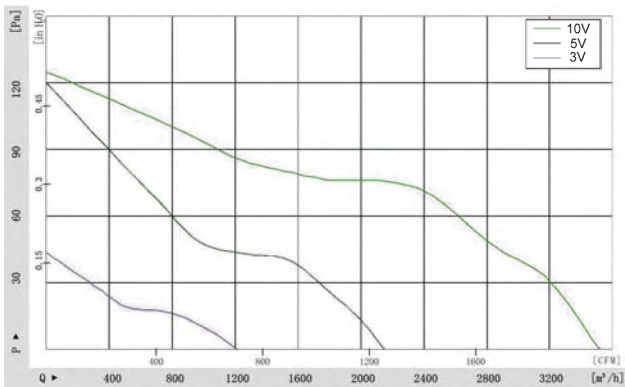

krube

SPECIFICATION

MODEL
K-EC350-S230-21

1. Technical Parameter

Material: PA66
 Type of protection: IP44
 Insulation class: B

Type	K-EC350-S230-21
Curve	①
Nominal Voltage[VAC]	220
Frequency[Hz]	50/60
Speed[RPM]	1800
Power input[W]	175
Current draw[A]	1.2
Sound pressure level[dB]	65
Perm.amb.temp.[°C]	-25~+60

2. Curves

Signal	Color	Spec
L	Brown	AC220V 50/60Hz
N	Blue	AC220V 50/60Hz
PE	Yellow	Earth
	Green	

Signal	Color	Spec
Vsp	Red	DC10V Output
Vsp	Yellow	0-10VDC PWM
GND	Blue	GND
FG	White	1Pulse/R

2. Dimensions