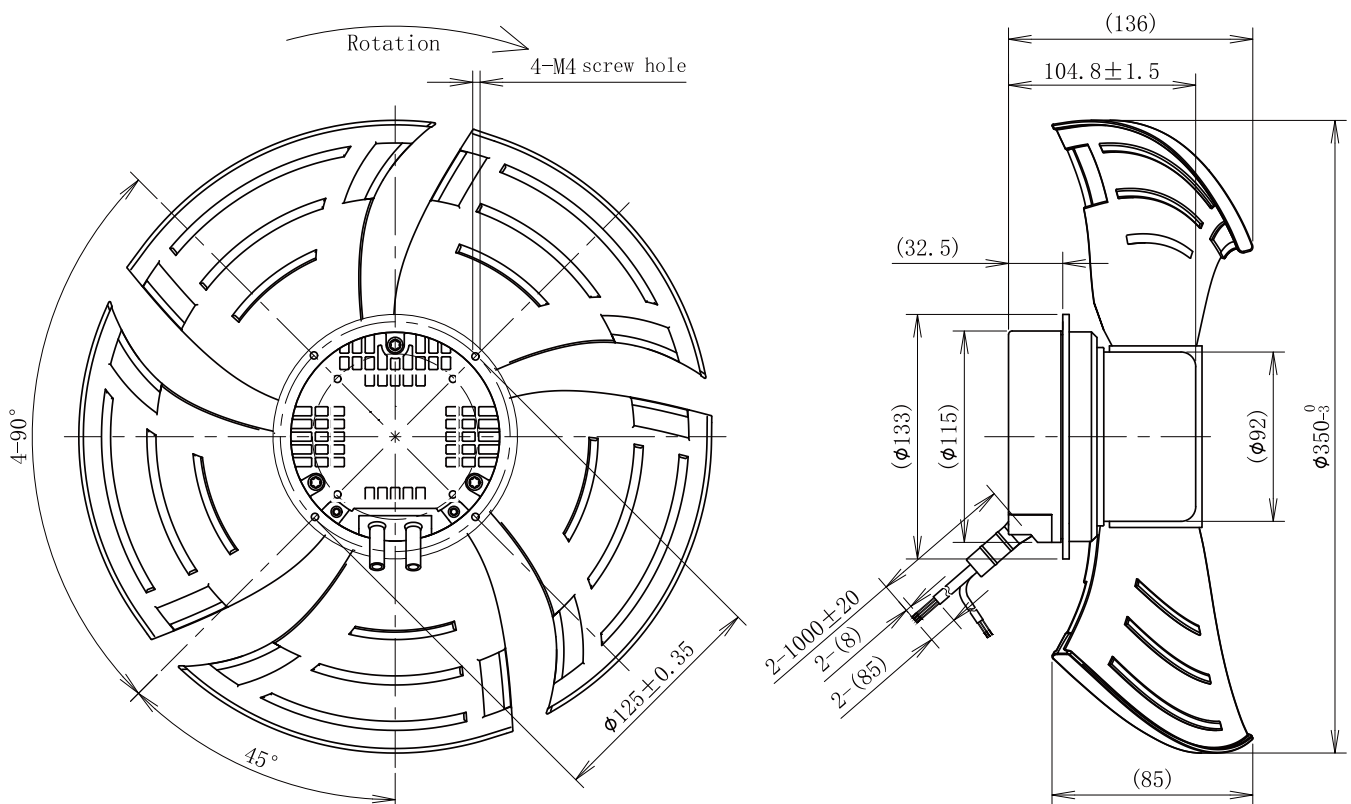

krube

SPECIFICATION

MODEL
K-EC350-S230-21

1. Technical Parameter

Material: PA66
 Type of protection: IP44
 Insulation class: B

Type	K-EC350-S230-21
Curve	①
Nominal Voltage[VAC]	220
Frequency[Hz]	50/60
Speed[RPM]	1800
Power input[W]	175
Current draw[A]	1.2
Sound pressure level[dB]	65
Perm.amb.temp.[°C]	-25~+60

2. Curves

Signal	Color	Spec
L	Brown	AC220V 50/60Hz
N	Blue	AC220V 50/60Hz
PE	Yellow	Earth
	Green	

Signal	Color	Spec
Vsp	Red	DC10V Output
Vsp	Yellow	0-10VDC PWM
GND	Blue	GND
FG	White	1Pulse/R

2. Dimensions

3.Dimensions(With wall concave net cover grill)