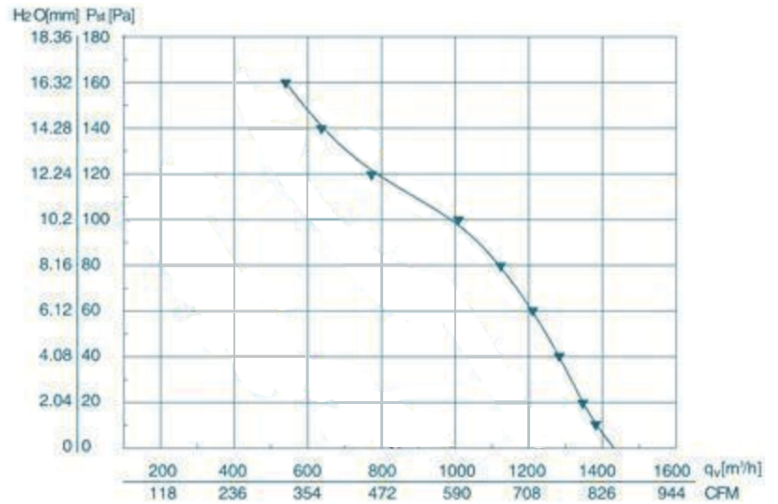

The logo for Krube, featuring the word "krube" in a bold, lowercase, sans-serif font. The letter "k" is black with a small orange dot above it. The letter "e" is black with a small blue dot above it. The logo is enclosed in a white circle with a blue border.

krube

SPECIFICATION

MODEL
K-AC250-A230-26

Technical data

Air volume curve

Mode of operation:S1
 Insulation class:B、 F
 Type of protection:IP54
 Ambient temperature:-30°C~60°C

Model	Voltage [V]	Frequency [Hz]	Current [A]	Input power [W]	Speed [r/min]	Air flow [m³/h]	Noise [dB(A)]	Net weight [kg]
K-AC250-A230-26	230	50	0.32	98	2550	1230	61	2.5
	380	50	0.18	98	2550	1230	61	