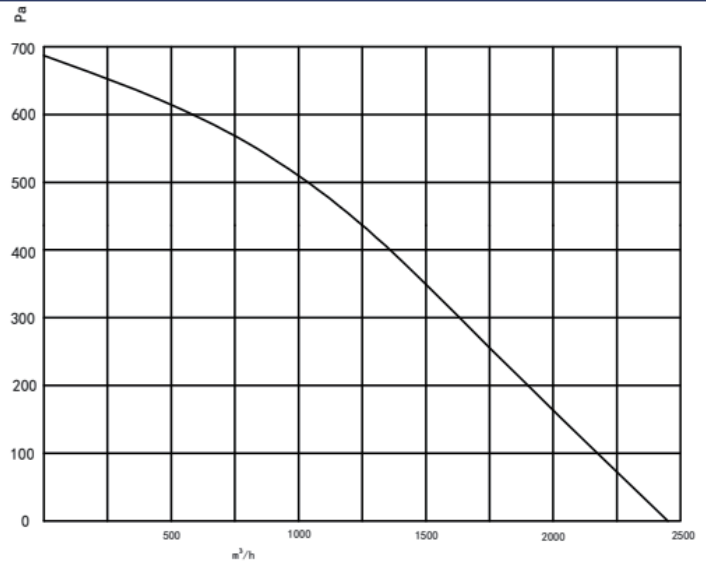

**SIZE:  $\phi$ 310mm**

- Impeller Material: Aluminum Alloy Sheet
- Speed Control: 0-10VDC/PWM
- Motor Type: Brushless DC External Rotor Motor

- Type Of Protection : IP44
- Insulation Class: B

### Technical parameter

Model Type	Rated Voltage (V)	Frequency (Hz)	Rated Current (A)	Rated Power (W)	Rated Speed (RPM)	Air Flow (m³/h)	Air Pressure (Pa)	Noise Level (dB(A))	Perm.Amb. Temp. (°C)	Weight (Kg)
K-EC310-R230-19	230	50/60	1.3	170	1950	2400	690	68	-25~+60	3.1

### Outline drawing

Power Cord	Colour	Brown	Blue	Y/G
AC Power Cable	Function	L	N	PE
Colour	Red	Blue	Yellow	White
Function	+10V Out put	GND	0-10VDC/PWM	FG