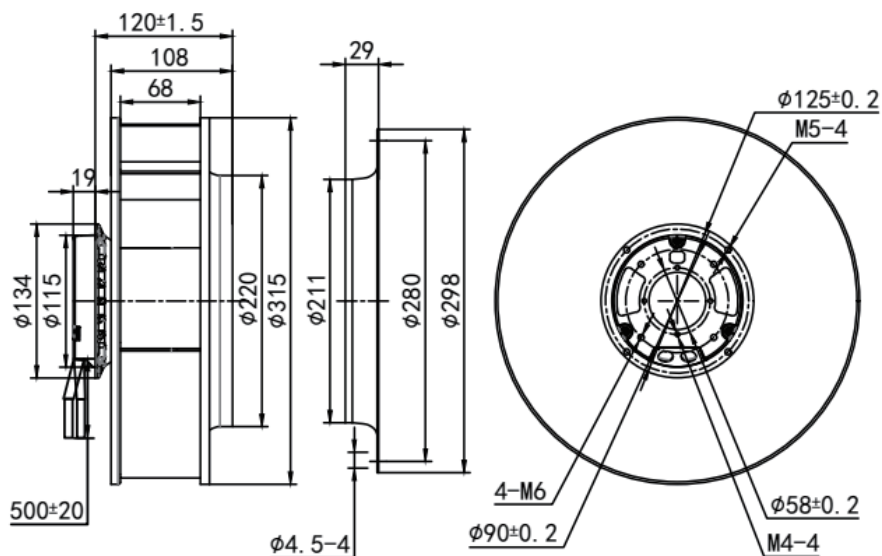

**SIZE:  $\phi$ 310mm**

- Impeller Material: Aluminum Alloy Sheet
- Speed Control: 0-10VDC/PWM
- Motor Type: Brushless DC External Rotor Motor

- Type Of Protection : IP44
- Insulation Class: B

### Technical parameter

Model Type	Rated Voltage (V)	Frequency (Hz)	Rated Current (A)	Rated Power (W)	Rated Speed (RPM)	Air Flow (m³/h)	Air Pressure (Pa)	Noise Level (dB(A))	Perm.Amb. Temp. (°C)	Weight (Kg)
K-EC310-R230-19	230	50/60	1.3	170	1950	2400	690	68	-25~+60	3.1

### Outline drawing

Power Cord	Colour	Brown	Blue	Y/G
AC Power Cable	Function	L	N	PE
Colour	Red	Blue	Yellow	White
Function	+10V Out put	GND	0-10VDC/PWM	FG